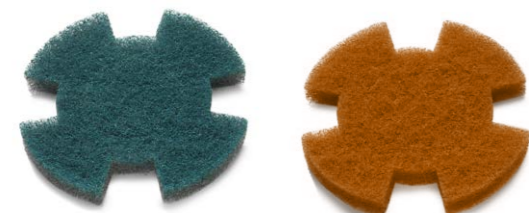

Twister pads (only available for i-mop XL & XXL)

- **Green**
  Daily cleaning on stone, concrete, ceramic, vinyl, timber, rubber floors
- **Orange**
  Non-homogenous ceramic tiles and renovation of Terrazzo, stone and concrete floors